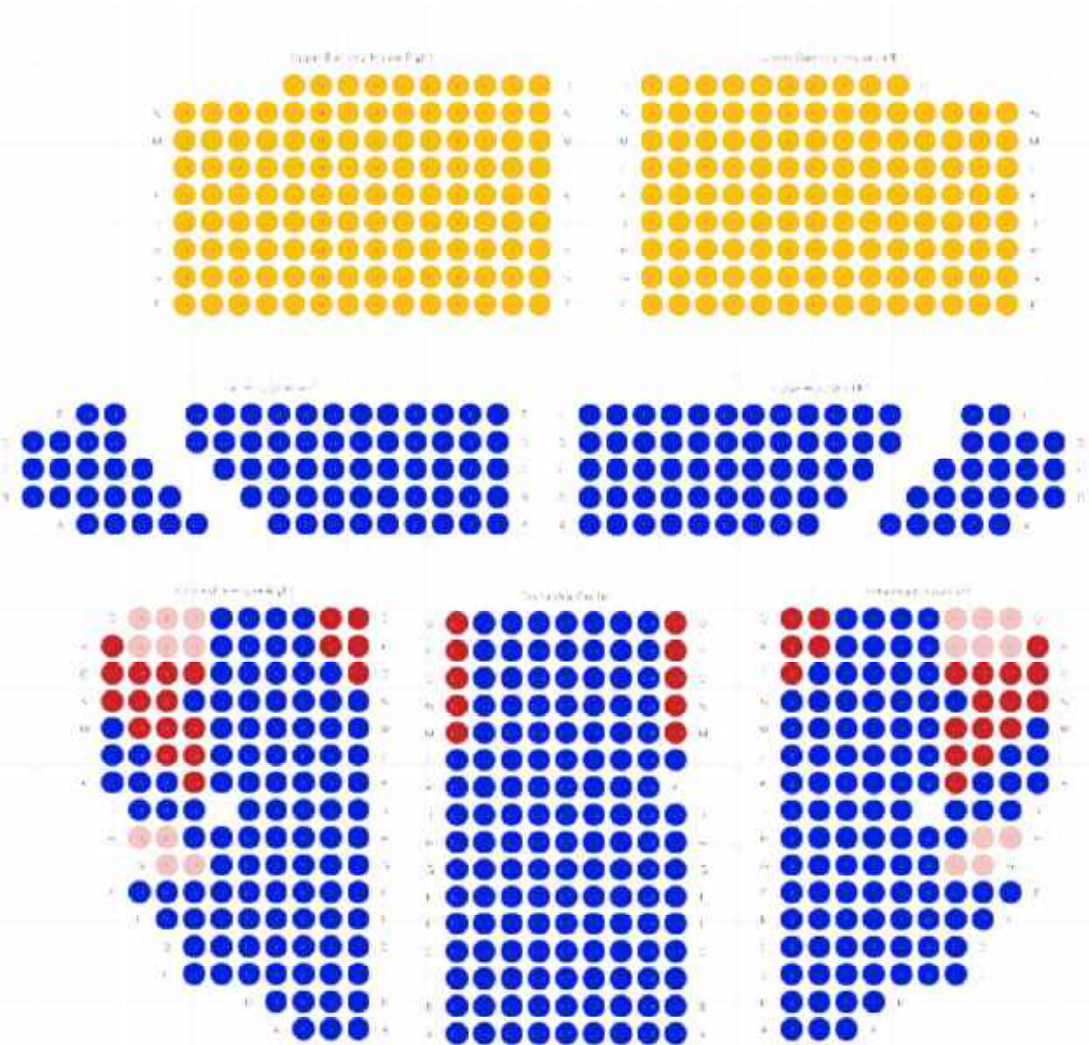

- =  VIP
66 seats
- =  PLT
669 seats
- =  Obstructed
48 seats
- =  ADA
20 seats

Add Tier

Two Price Points

Assigned 803 / 803

Show selling order

- PL1 491 seats
- PL2 244 seats
- Obstructed 48 seats
- ADA 20 seats

Add Tier

Two Price Points plus VIP

Assigned 803 / 803

Show selling order

- VIP 66 seats
- PL1 425 seats
- PL2 244 seats
- ADA 20 seats
- Obstructed 48 seats

Add Tier

Two Price Points Premium Orchestra & Loge

Add Tier

Three Price Points Plus VIP

Assigned 803 / 803

Show selling order

- VIP 66 seats
- PL1 273 seats
- PL2 152 seats
- PL3 244 seats
- ADA 20 seats
- Obstructed 48 seats

Three Price Points Split

Assigned 803 / 803

Show selling order

- PL1 351 seats
- PL2 280 seats
- PL3 104 seats
- ADA 20 seats
- Obstructed 48 seats

Add Tier

Three Price Points Split Plus VIP