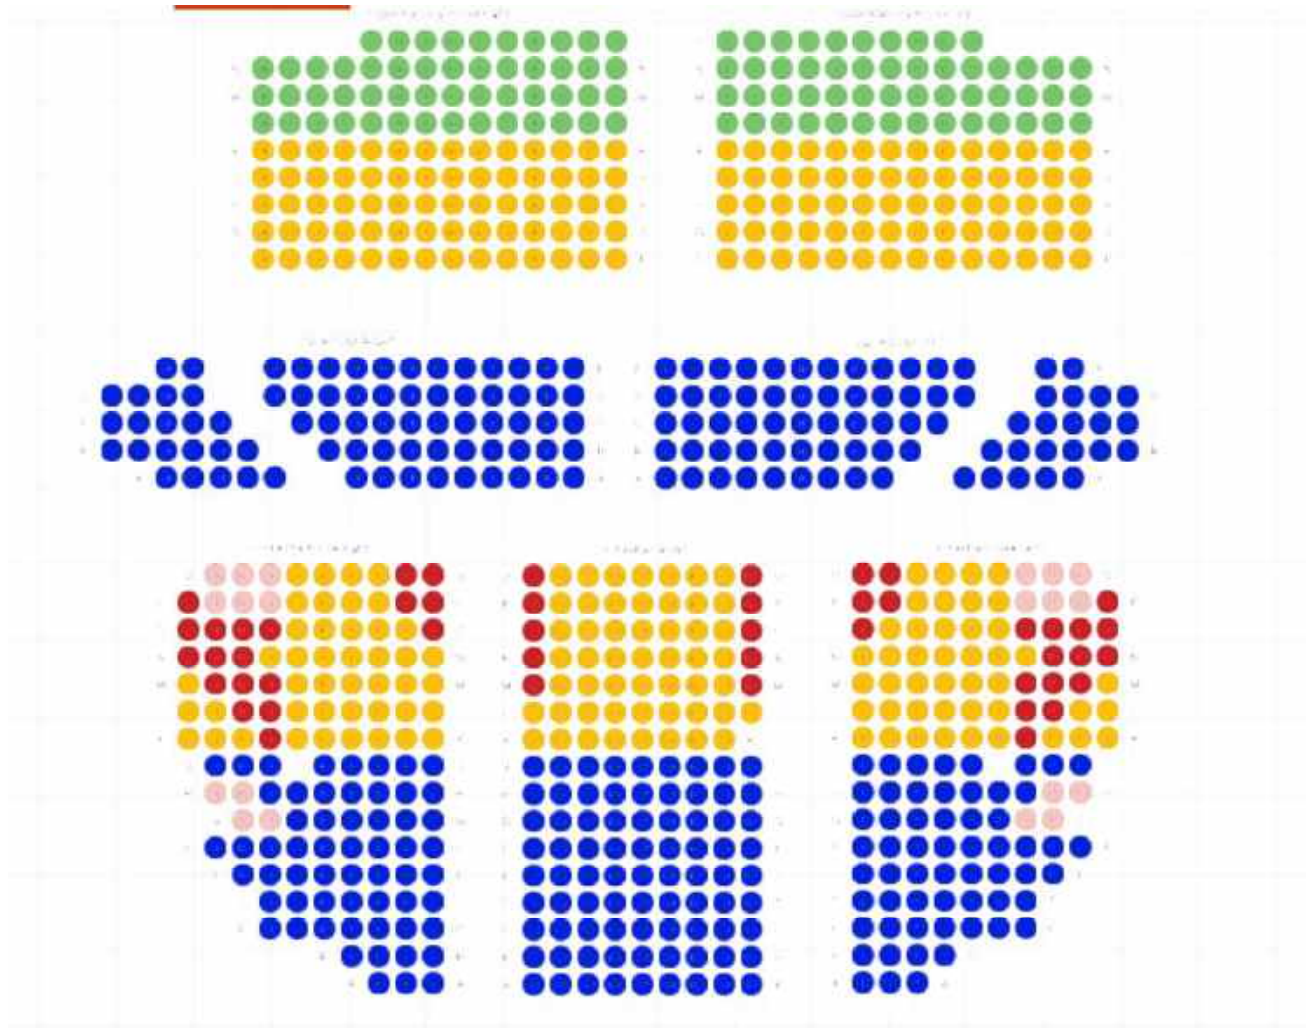

Add Tier

Two Price Points plus VIP

Assigned 803 / 803

Show selling order

- VIP 66 seats
- PL1 425 seats
- PL2 244 seats
- ADA 20 seats
- Obstructed 48 seats

Add Tier

Two Price Points Premium Orchestra & Loge

Assigned 803 / 803

Show selling order

- PL1 138 seats
- PL2 597 seats
- Obstructed 48 seats
- ADA 20 seats

Add Tier

Three Price Points

Assigned 803 / 803

Show selling order

- PL1
339 seats
- PL2
152 seats
- PL3
244 seats
- ADA
20 seats
- Obstructed
48 seats

Add Tier

Three Price Points Plus VIP

Assigned 803 / 803

Show selling order

- VIP 66 seats
- PL1 273 seats
- PL2 152 seats
- PL3 244 seats
- ADA 20 seats
- Obstructed 48 seats

Three Price Points Split

Assigned 803 / 803

Show selling order

- PL1 351 seats
- PL2 280 seats
- PL3 104 seats
- ADA 20 seats
- Obstructed 48 seats

Add Tier

Three Price Points Split Plus VIP