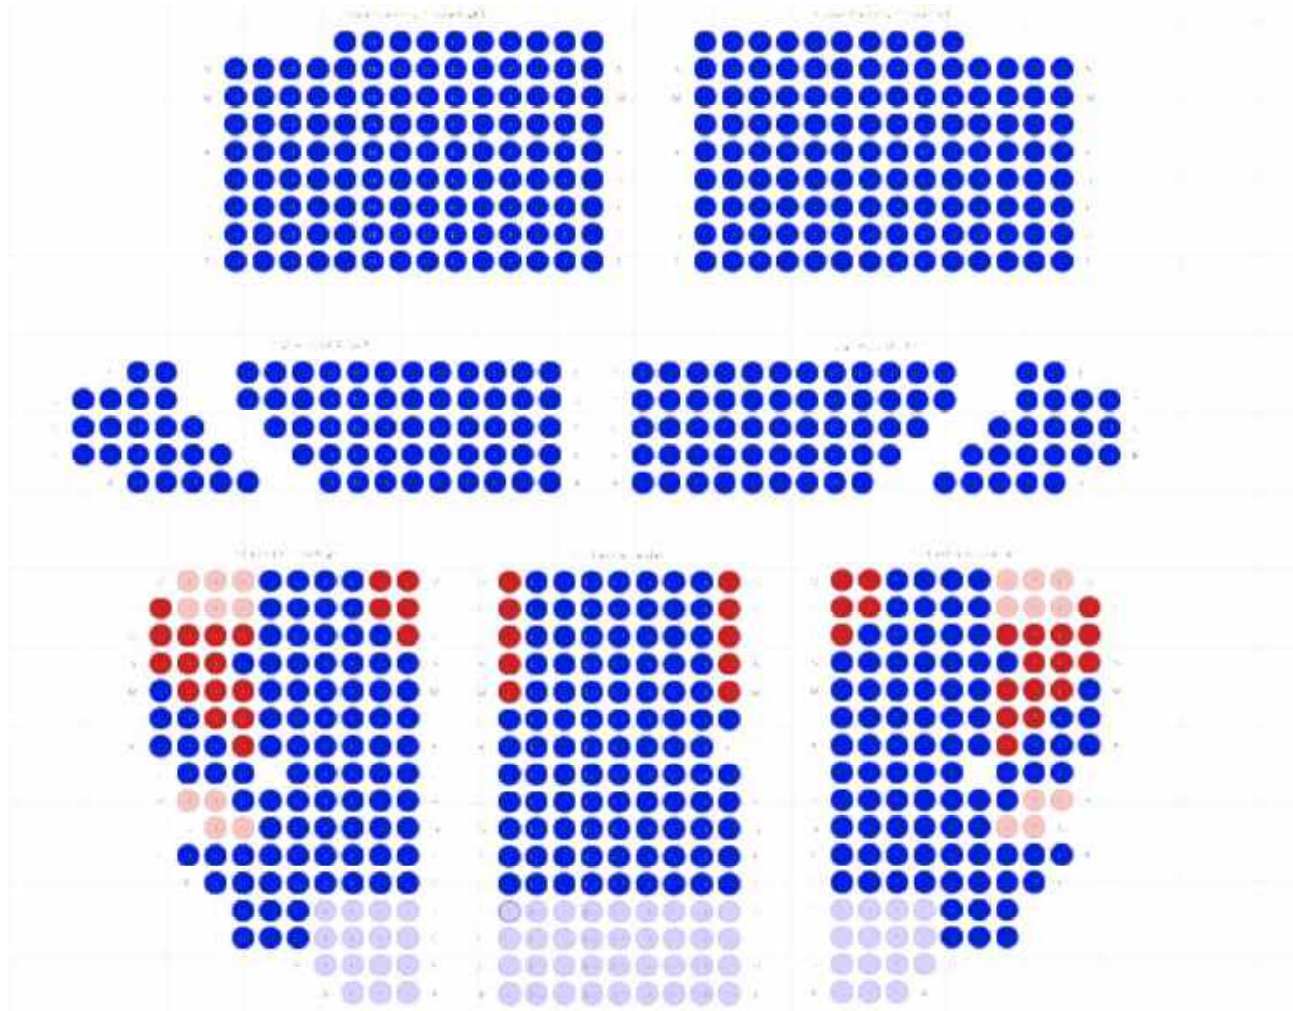

One Price Point Plus VIP

Assigned 803 / 803

Show selling order

- = VIP
  66 seats
- = PLT
  669 seats
- = Obstructed
  48 seats
- = ADA
  20 seats

Add Tier