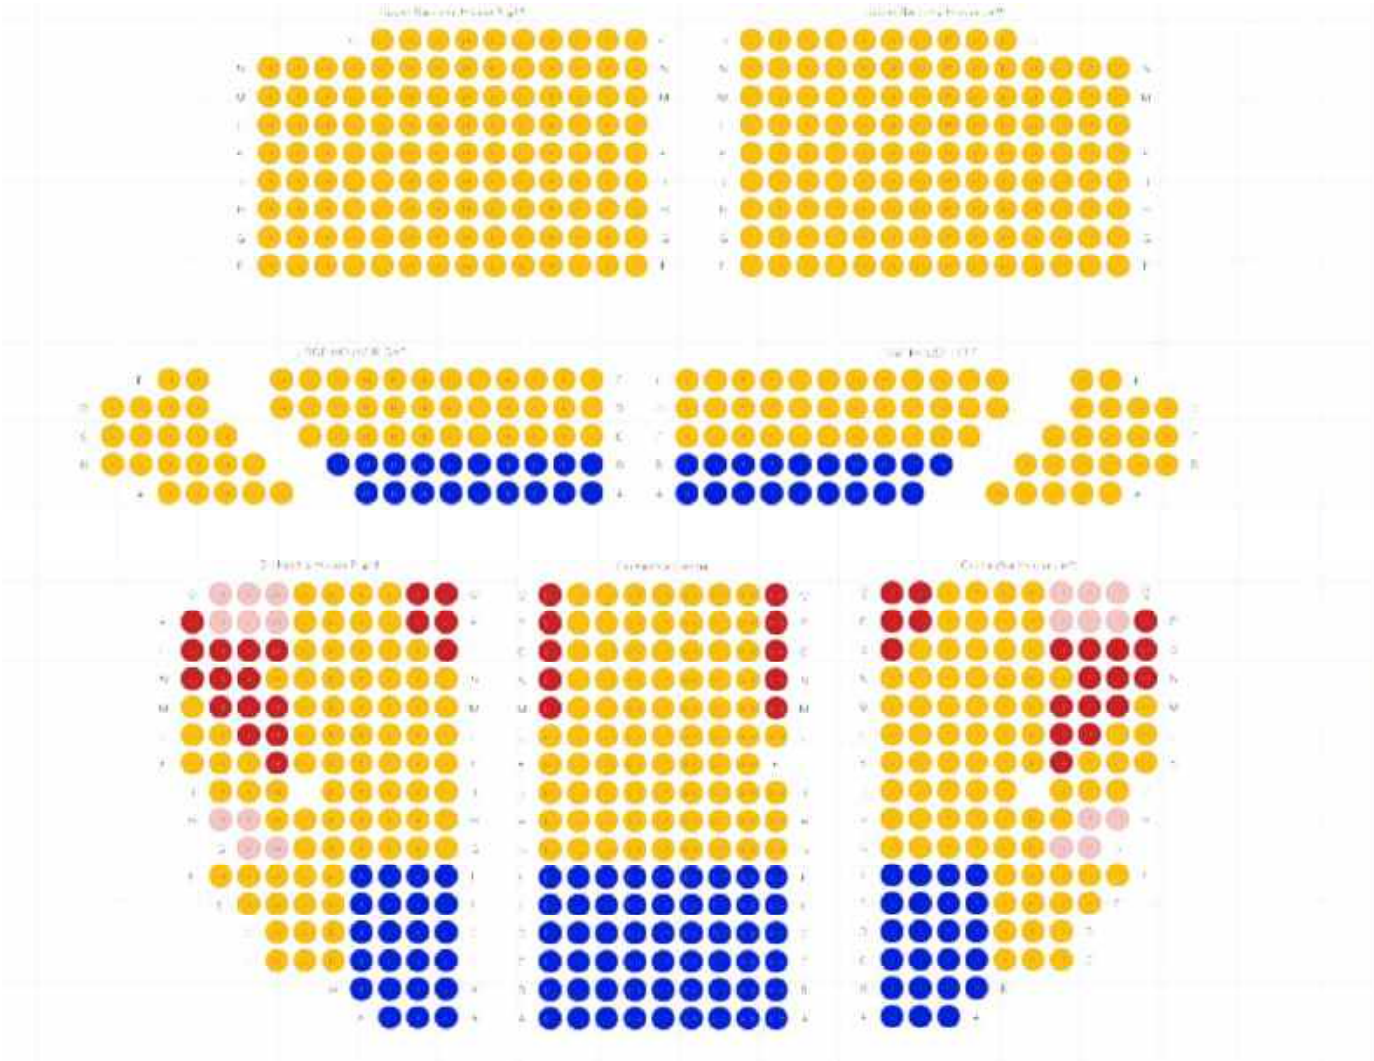

Add Tier

Two Price Points plus VIP

Assigned 803 / 803

Show selling order

- VIP 66 seats
- PL1 425 seats
- PL2 244 seats
- ADA 20 seats
- Obstructed 48 seats

Add Tier

Two Price Points Premium Orchestra & Loge

Assigned 803 / 803

Show selling order

- PL1 138 seats
- PL2 597 seats
- Obstructed 48 seats
- ADA 20 seats

Add Tier

Three Price Points

Assigned 803 / 803

Show selling order

- PL1
339 seats
- PL2
152 seats
- PL3
244 seats
- ADA
20 seats
- Obstructed
48 seats

Add Tier

Three Price Points Plus VIP

Assigned 803 / 803

Show selling order

- VIP 66 seats
- PL1 273 seats
- PL2 152 seats
- PL3 244 seats
- ADA 20 seats
- Obstructed 48 seats

Three Price Points Split

Assigned 803 / 803

Show selling order

- PL1 351 seats
- PL2 280 seats
- PL3 104 seats
- ADA 20 seats
- Obstructed 48 seats

Add Tier

Three Price Points Split Plus VIP