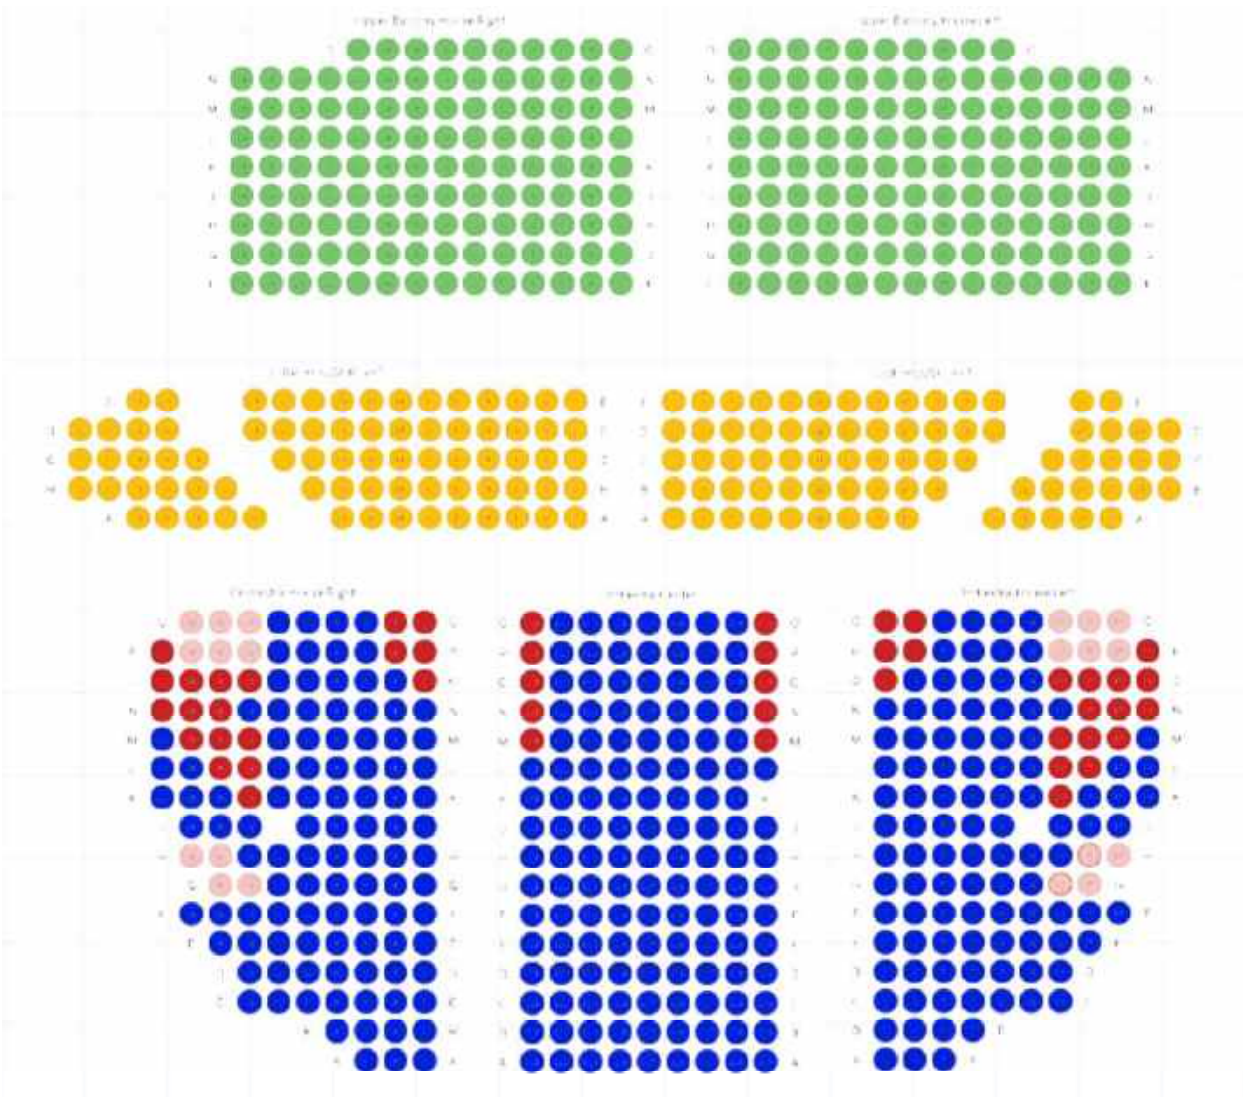

Add Tier

Two Price Points plus VIP

Assigned 803 / 803

Show selling order

- VIP 66 seats
- PL1 425 seats
- PL2 244 seats
- ADA 20 seats
- Obstructed 48 seats

Add Tier

Two Price Points Premium Orchestra & Loge

Assigned 803 / 803

Show selling order

- PL1 138 seats
- PL2 597 seats
- Obstructed 48 seats
- ADA 20 seats

Add Tier

Three Price Points

Assigned 803 / 803

Show selling order

- PL1
339 seats
- PL2
152 seats
- PL3
244 seats
- ADA
20 seats
- Obstructed
48 seats

Add Tier

Three Price Points Plus VIP

Assigned 803 / 803

Show selling order

- VIP 66 seats
- PL1 273 seats
- PL2 152 seats
- PL3 244 seats
- ADA 20 seats
- Obstructed 48 seats

Three Price Points Split

Assigned 803 / 803

Show selling order

- PL1 351 seats
- PL2 280 seats
- PL3 104 seats
- ADA 20 seats
- Obstructed 48 seats

Add Tier

Three Price Points Split Plus VIP