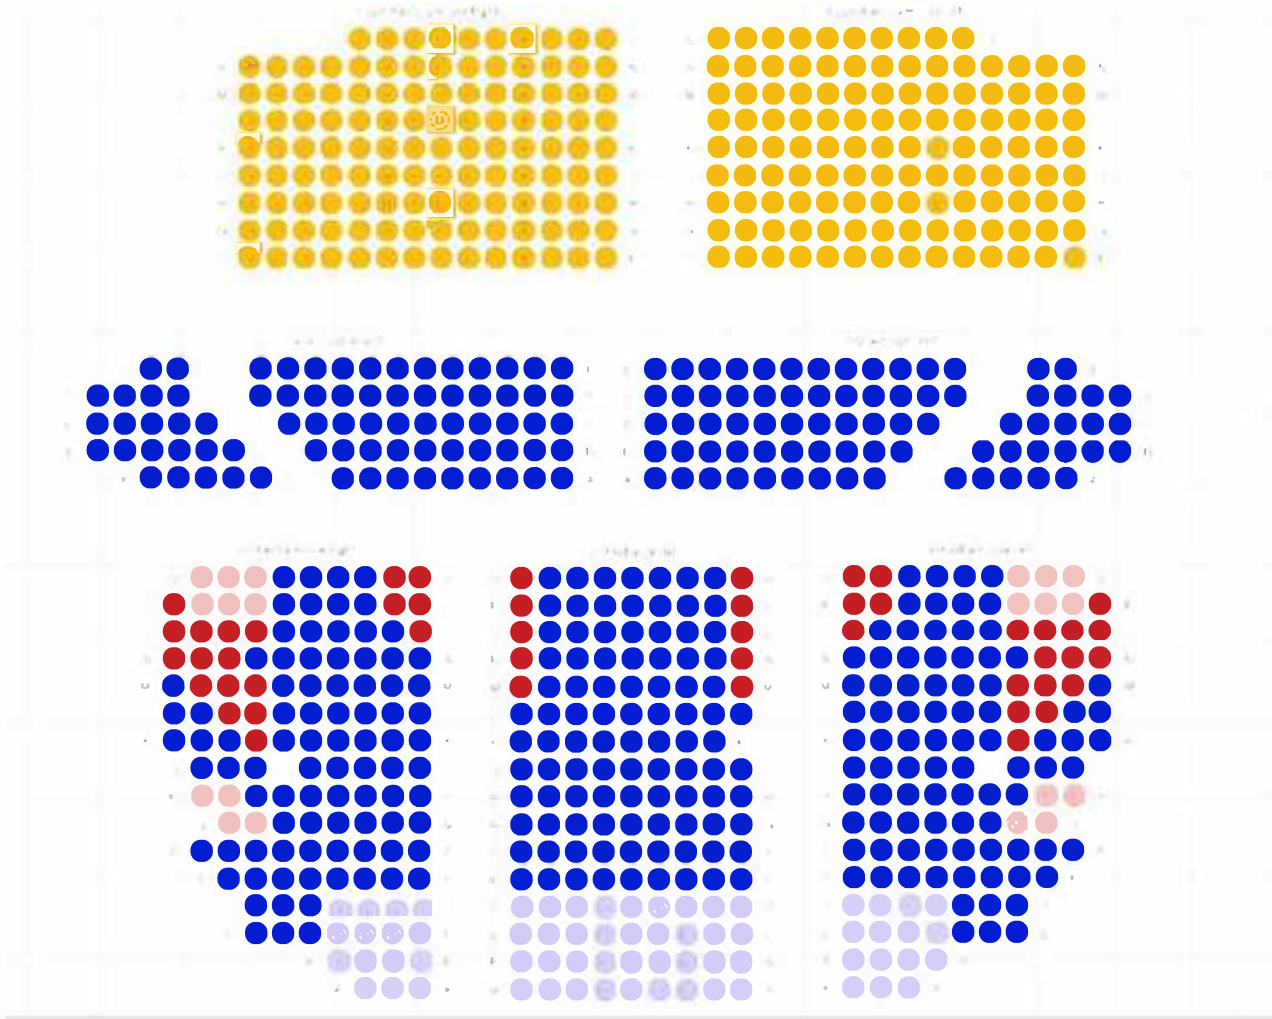

- =  VIP
66 seats
- =  PLT
669 seats
- =  Obstructed
48 seats
- =  ADA
20 seats

Add Tier

Two Price Points

Assigned 803 / 803

Show selling order

- PL1 491 seats
- PL2 244 seats
- Obstructed 48 seats
- ADA 20 seats

Add Tier

Two Price Points plus VIP

Assigned 803 / 803

Show selling order

- VIP 66 seats
- PL1 425 seats
- PL2 244 seats
- ADA 20 seats
- Obstructed 48 seats

Add Tier

Two Price Points Premium Orchestra & Loge

Add Tier

Three Price Points Plus VIP

Assigned 803 / 803

Show selling order

- VIP 66 seats
- PL1 273 seats
- PL2 152 seats
- PL3 244 seats
- ADA 20 seats
- Obstructed 48 seats

Three Price Points Split

Assigned 803 / 803

Show selling order

- PL1 351 seats
- PL2 280 seats
- PL3 104 seats
- ADA 20 seats
- Obstructed 48 seats

Add Tier

Three Price Points Split Plus VIP