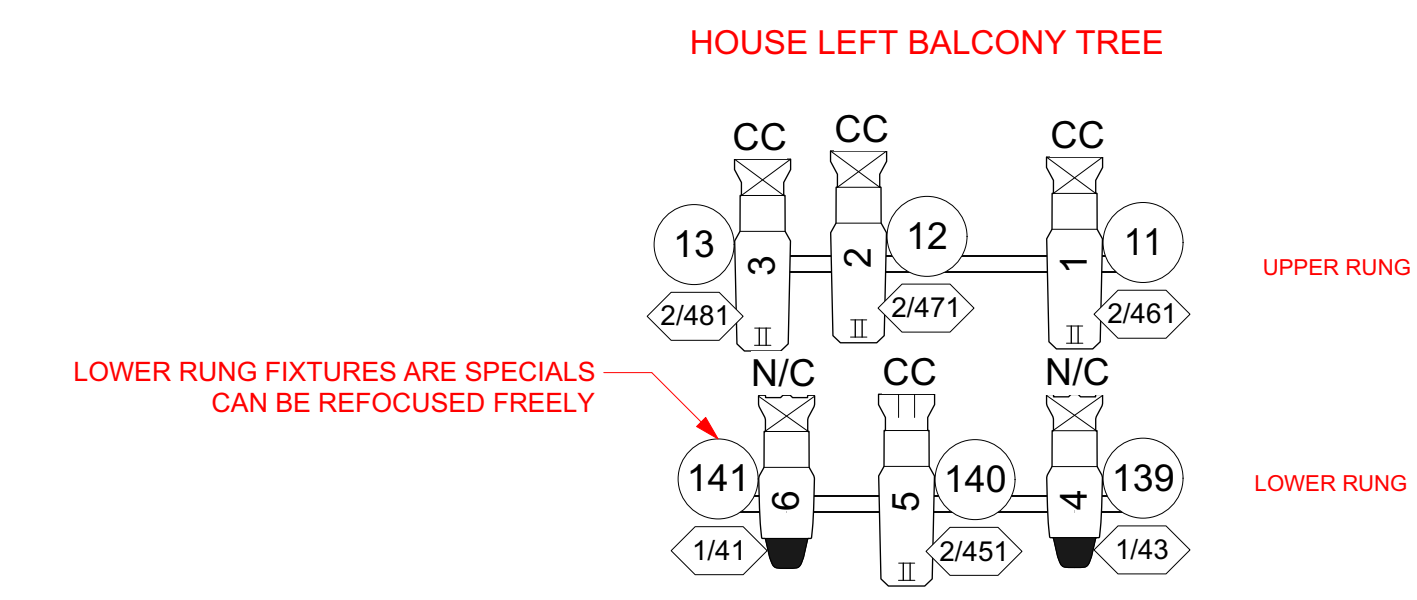

1 STAGE RIGHT LADDER POSITION DETAIL
Scale: 1/2" = 1'-0"

2 STAGE LEFT LADDER POSITION DETAIL
Scale: 1/2" = 1'-0"

3 STAGE RIGHT PROSCENIUM BOOM POSITION DETAIL
Scale: 1/2" = 1'-0"

4 STAGE LEFT PROSCENIUM BOOM POSITION DETAIL
Scale: 1/2" = 1'-0"

6 HOUSE RIGHT BALC TREE POSITION DETAIL
Scale: 1/2" = 1'-0"

5 HOUSE LEFT BALC TREE POSITION DETAIL
Scale: 1/2" = 1'-0"

INSTRUMENT KEY

	AltmanSpectra Cye 100	14
	ETC D60 Lustr SELO3070	12
	ETC Source4 19deg 750W	4
	ETC Source4 26deg 750W	30
	ETC Source4 36deg 750W	3
	ETC Source4 50deg 750	2
	ETC Source4 LED2LS 14deg	2
	ETC Source4 LED2LS 19deg	6
	ETC Source4 LED2LS 25deg-50deg Zoom	2
	ETC Source4 LED2LS 26deg	10
	ETC Source4 LED2LS 36deg	30
	ETC Source4 Mini LED 19deg	6
	ETC Source4 PARNel	12

RELAY ADDRESSES:
23/24/45/46
51/52/53/54
MUST BE PARKED AT FULL