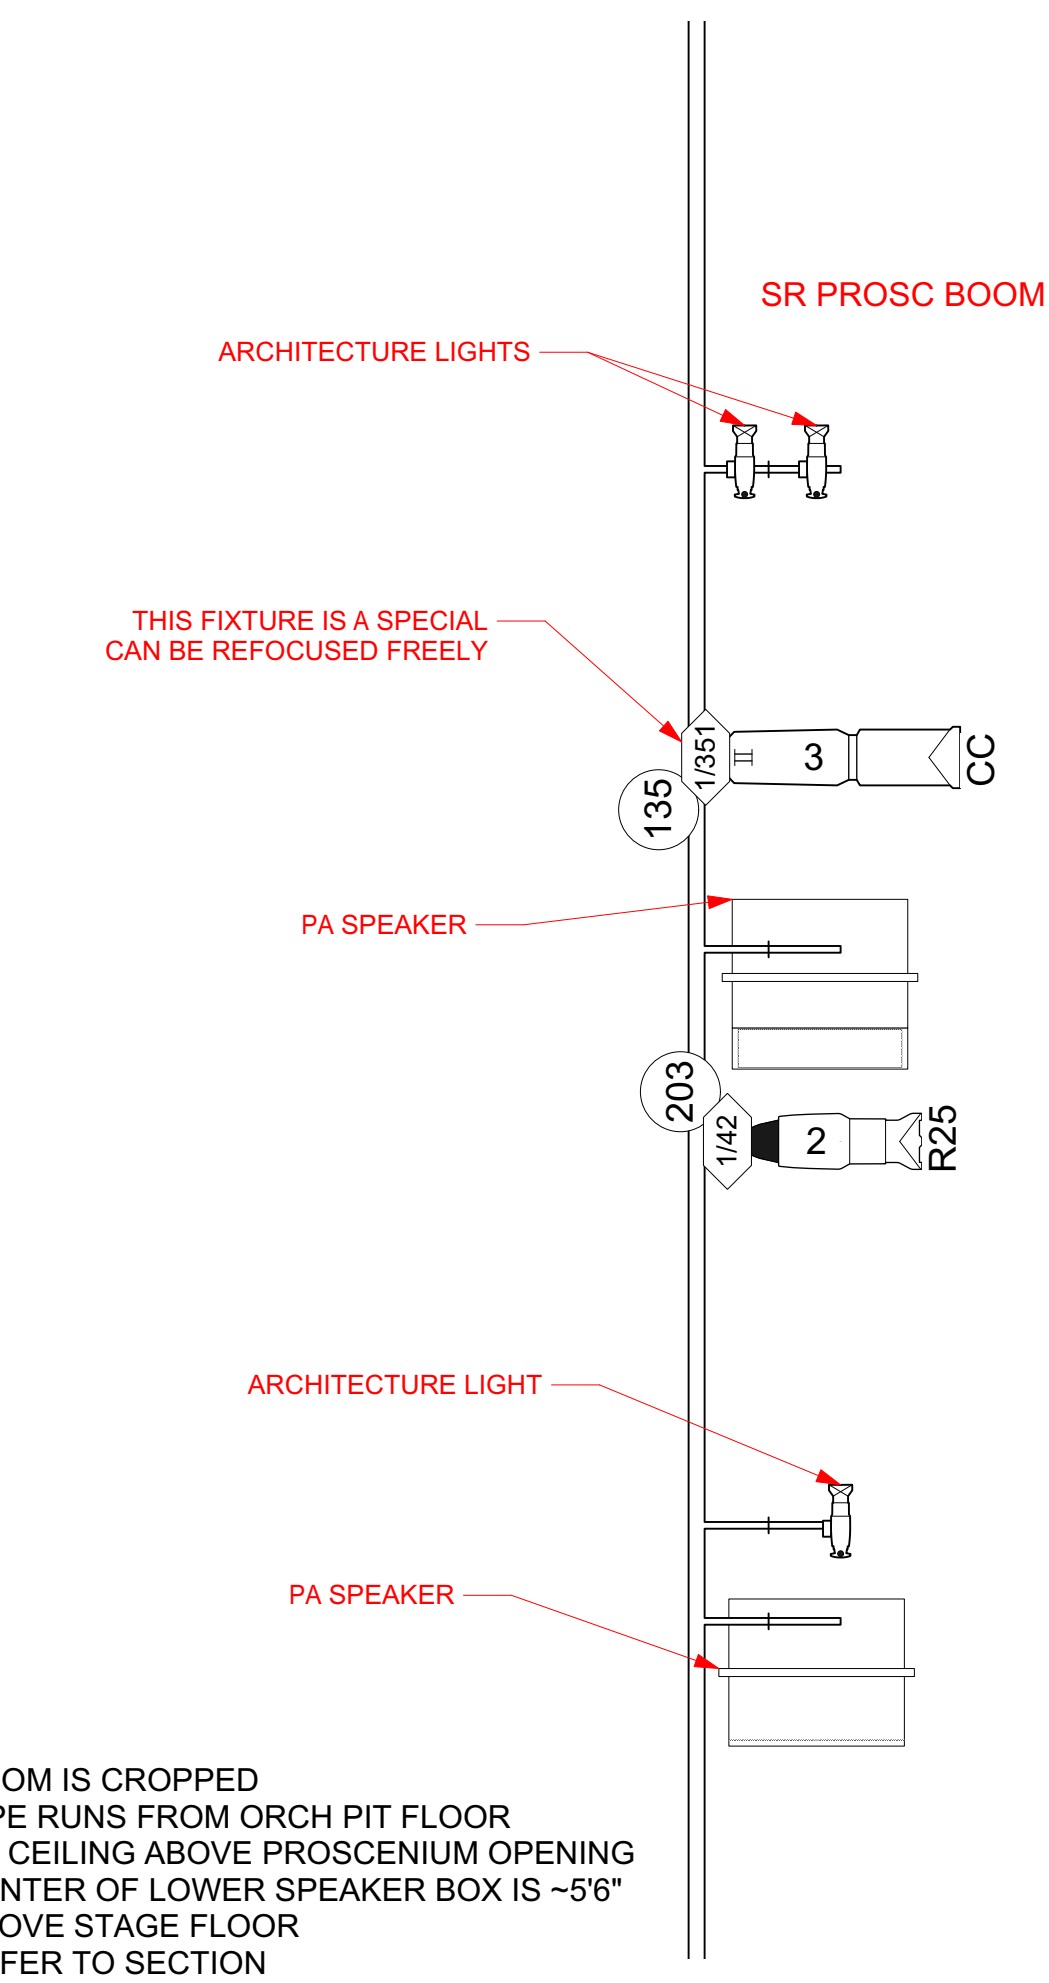

1 STAGE RIGHT LADDER POSITION DETAIL
Scale: 1/2" = 1'-0"

2 STAGE LEFT LADDER POSITION DETAIL
Scale: 1/2" = 1'-0"

3 STAGE RIGHT PROSCENIUM BOOM POSITION DETAIL
Scale: 1/2" = 1'-0"

4 STAGE LEFT PROSCENIUM BOOM POSITION DETAIL
Scale: 1/2" = 1'-0"

6 HOUSE RIGHT BALC TREE POSITION DETAIL
Scale: 1/2" = 1'-0"

5 HOUSE LEFT BALC TREE POSITION DETAIL
Scale: 1/2" = 1'-0"

INSTRUMENT KEY

	AltmanSpectra Cye 100	14
	ETC D60 Lustr SELO3070	12
	ETC Source4 19deg 750W	4
	ETC Source4 26deg 750W	30
	ETC Source4 36deg 750W	3
	ETC Source4 50deg 750	2
	ETC Source4 LED2LS 14deg	2
	ETC Source4 LED2LS 19deg	6
	ETC Source4 LED2LS 25deg-50deg Zoom	2
	ETC Source4 LED2LS 26deg	10
	ETC Source4 LED2LS 36deg	30
	ETC Source4 Mini LED 19deg	6
	ETC Source4 PARNel	12

RELAY ADDRESSES:
23/24/45/46
51/52/53/54
MUST BE PARKED AT FULL