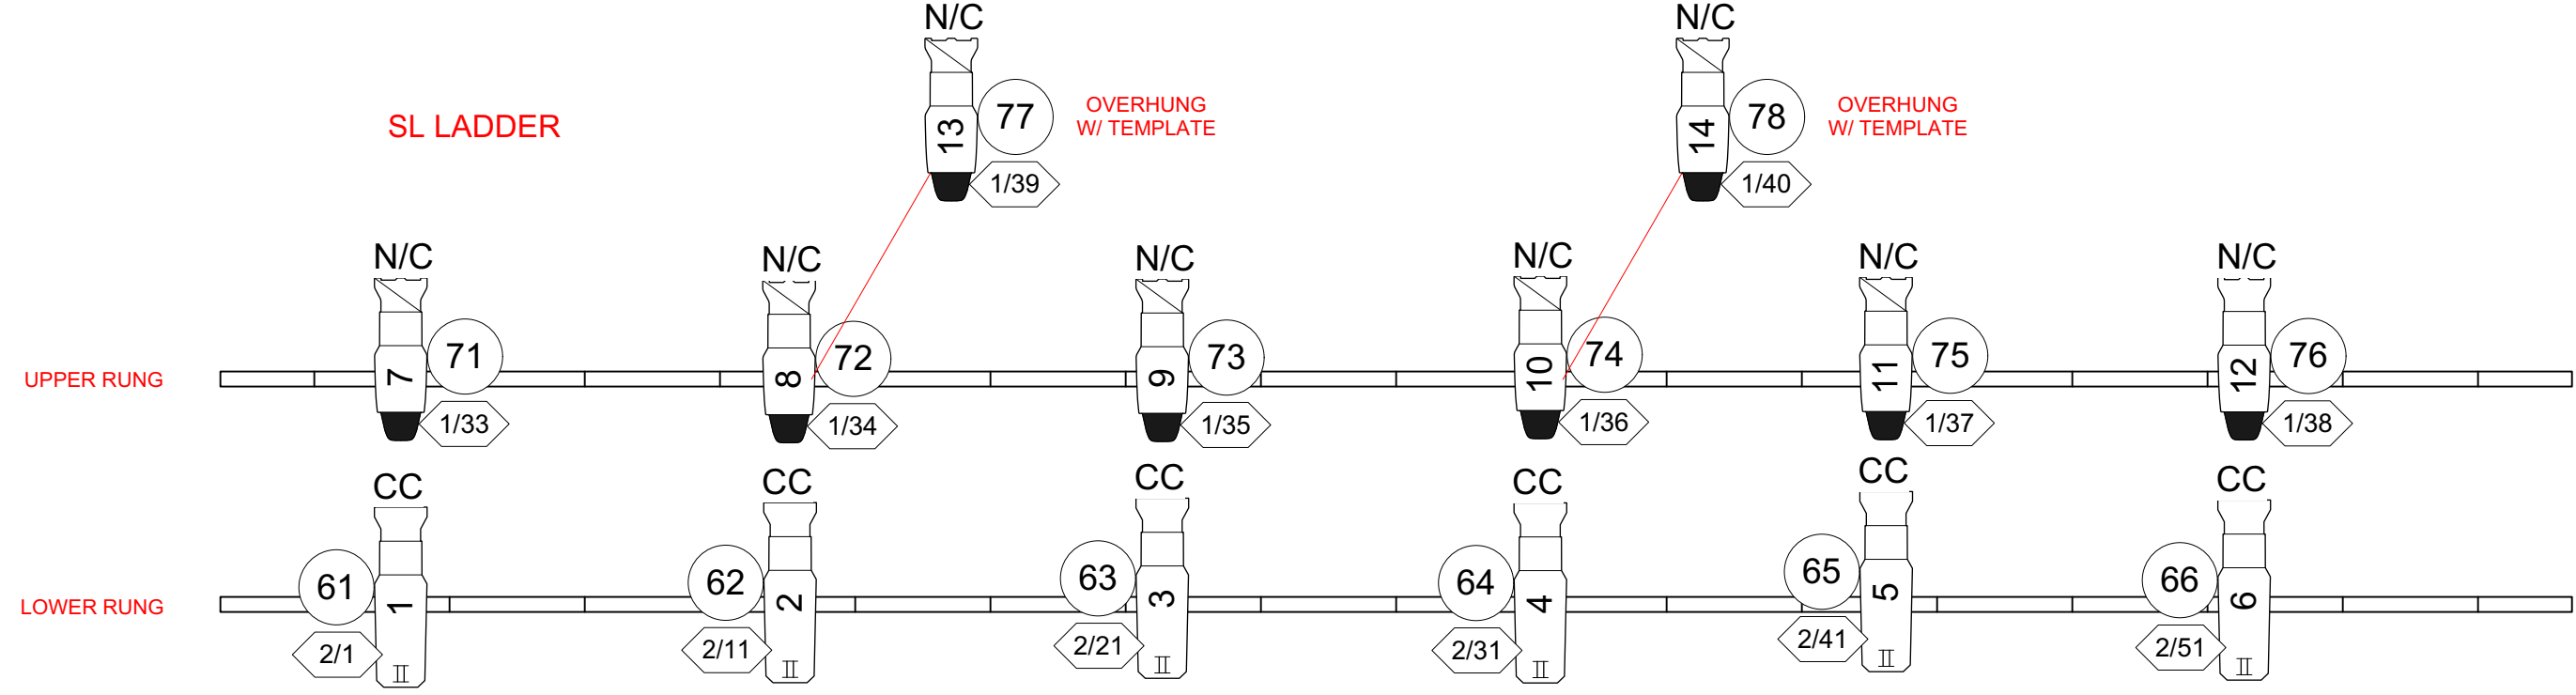

1 STAGE RIGHT LADDER POSITION DETAIL
Scale: 1/2" = 1'-0"

2 STAGE LEFT LADDER POSITION DETAIL
Scale: 1/2" = 1'-0"

3 STAGE RIGHT PROSCENIUM BOOM POSITION DETAIL
Scale: 1/2" = 1'-0"

4 STAGE LEFT PROSCENIUM BOOM POSITION DETAIL
Scale: 1/2" = 1'-0"

6 HOUSE RIGHT BALC TREE POSITION DETAIL
Scale: 1/2" = 1'-0"

5 HOUSE LEFT BALC TREE POSITION DETAIL
Scale: 1/2" = 1'-0"

INSTRUMENT KEY

	AltmanSpectra Cye 100	14
	ETC D60 Lustr SELO3070	12
	ETC Source4 19deg 750W	4
	ETC Source4 26deg 750W	30
	ETC Source4 36deg 750W	3
	ETC Source4 50deg 750	2
	ETC Source4 LED2LS 14deg	2
	ETC Source4 LED2LS 19deg	6
	ETC Source4 LED2LS 25deg-50deg Zoom	2
	ETC Source4 LED2LS 26deg	10
	ETC Source4 LED2LS 36deg	30
	ETC Source4 Mini LED 19deg	6
	ETC Source4 PARNel	12

RELAY ADDRESSES:
23/24/45/46
51/52/53/54
MUST BE PARKED AT FULL