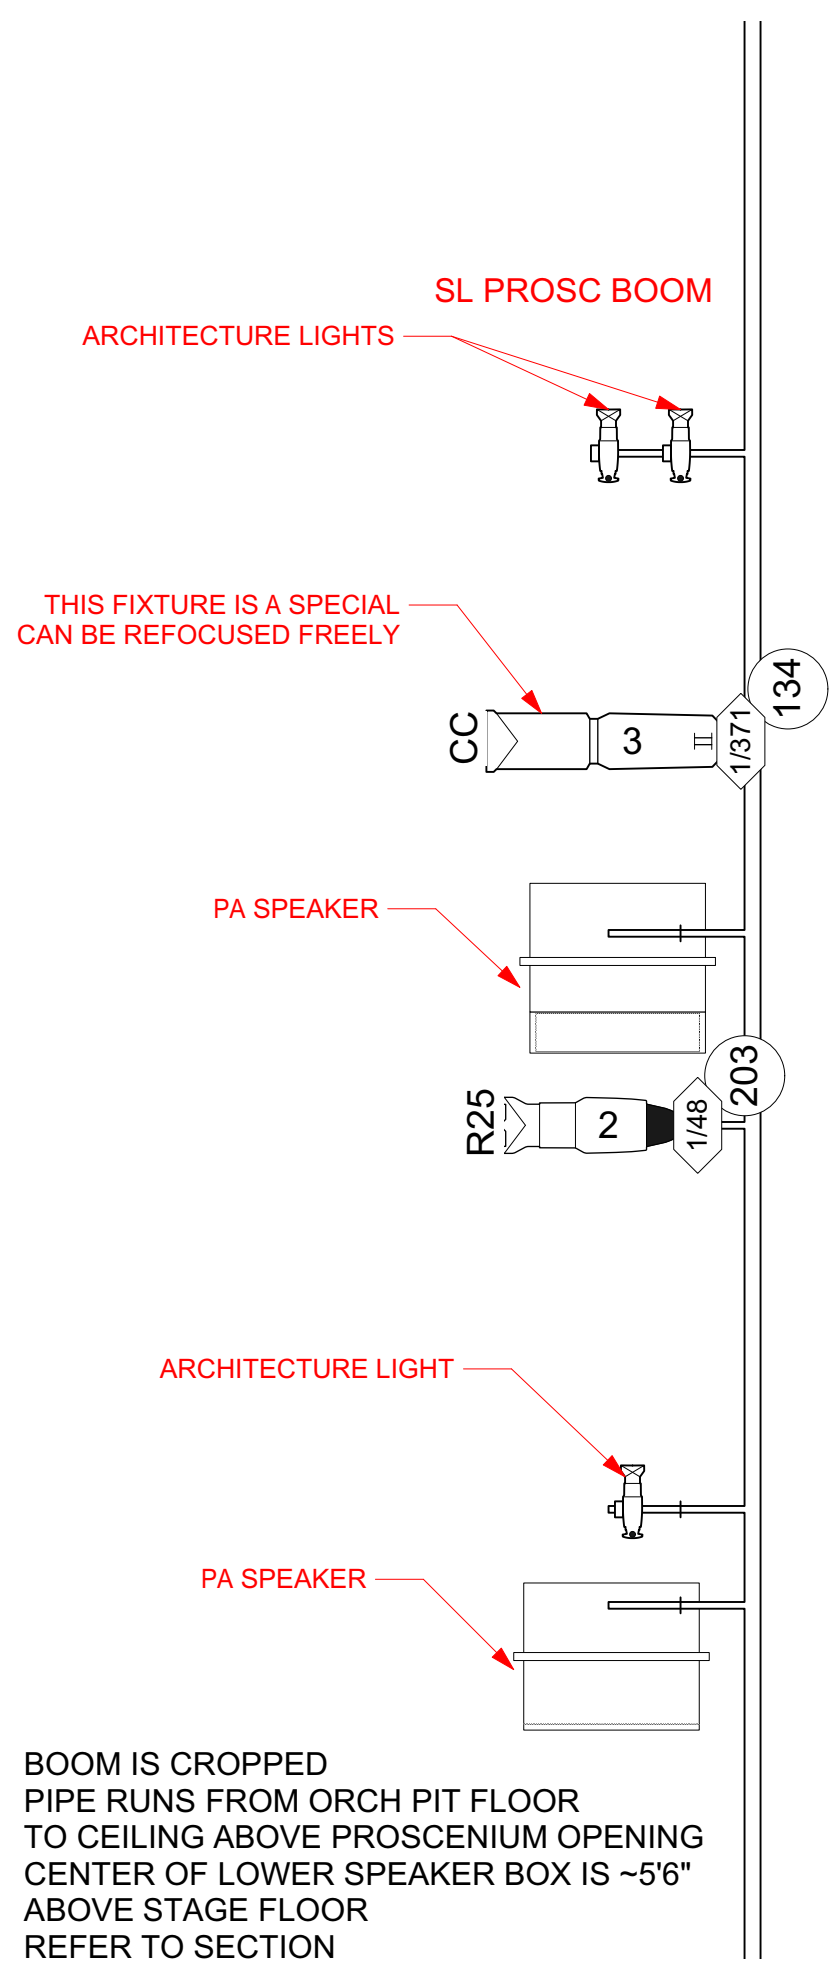

1 STAGE RIGHT LADDER POSITION DETAIL
Scale: 1/2" = 1'-0"

2 STAGE LEFT LADDER POSITION DETAIL
Scale: 1/2" = 1'-0"

3 STAGE RIGHT PROSCENIUM BOOM POSITION DETAIL
Scale: 1/2" = 1'-0"

4 STAGE LEFT PROSCENIUM BOOM POSITION DETAIL
Scale: 1/2" = 1'-0"

6 HOUSE RIGHT BALC TREE POSITION DETAIL
Scale: 1/2" = 1'-0"

5 HOUSE LEFT BALC TREE POSITION DETAIL
Scale: 1/2" = 1'-0"

INSTRUMENT KEY

	AltmanSpectra Cye 100	14
	ETC D60 Lustr SELO3070	12
	ETC Source4 19deg 750W	4
	ETC Source4 26deg 750W	30
	ETC Source4 36deg 750W	3
	ETC Source4 50deg 750	2
	ETC Source4 LED2LS 14deg	2
	ETC Source4 LED2LS 19deg	6
	ETC Source4 LED2LS 25deg-50deg Zoom	2
	ETC Source4 LED2LS 26deg	10
	ETC Source4 LED2LS 36deg	30
	ETC Source4 Mini LED 19deg	6
	ETC Source4 PARNel	12

RELAY ADDRESSES:
23/24/45/46
51/52/53/54
MUST BE PARKED AT FULL