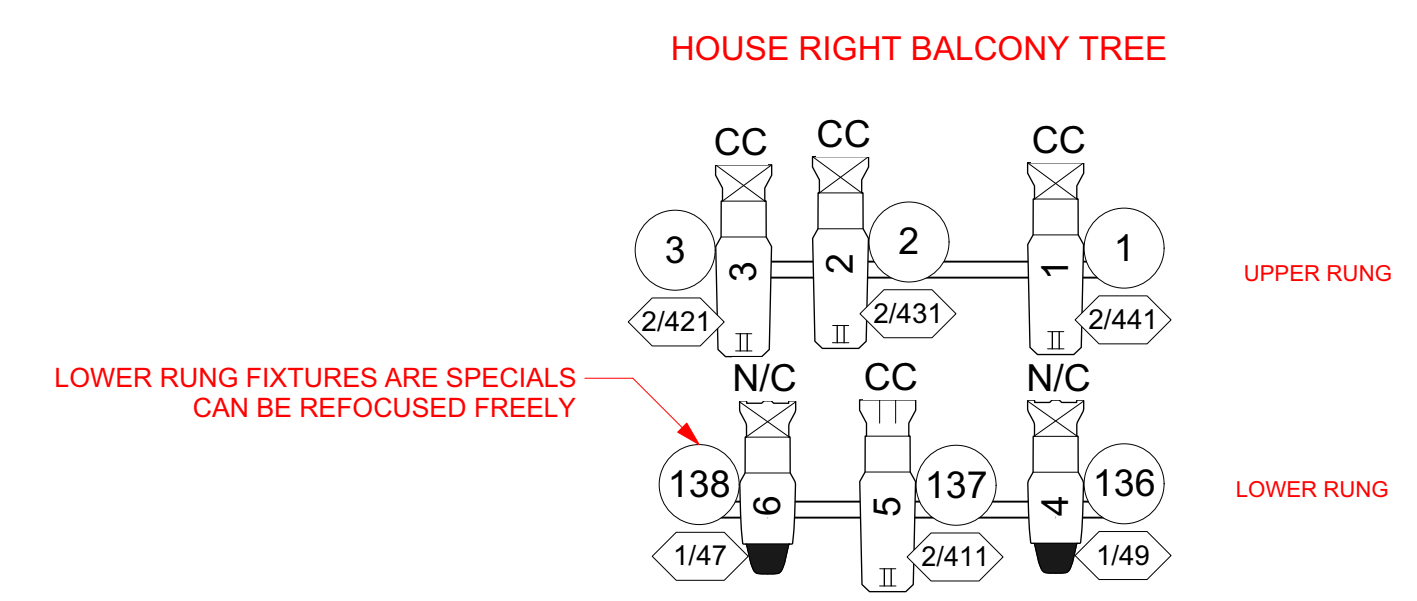

1 STAGE RIGHT LADDER POSITION DETAIL
Scale: 1/2" = 1'-0"

2 STAGE LEFT LADDER POSITION DETAIL
Scale: 1/2" = 1'-0"

3 STAGE RIGHT PROSCENIUM BOOM POSITION DETAIL
Scale: 1/2" = 1'-0"

4 STAGE LEFT PROSCENIUM BOOM POSITION DETAIL
Scale: 1/2" = 1'-0"

6 HOUSE RIGHT BALC TREE POSITION DETAIL
Scale: 1/2" = 1'-0"

5 HOUSE LEFT BALC TREE POSITION DETAIL
Scale: 1/2" = 1'-0"

INSTRUMENT KEY

	AltmanSpectra Cye 100	14
	ETC D60 Lustr SELO3070	12
	ETC Source4 19deg 750W	4
	ETC Source4 26deg 750W	30
	ETC Source4 36deg 750W	3
	ETC Source4 50deg 750	2
	ETC Source4 LED2LS 14deg	2
	ETC Source4 LED2LS 19deg	6
	ETC Source4 LED2LS 25deg-50deg Zoom	2
	ETC Source4 LED2LS 26deg	10
	ETC Source4 LED2LS 36deg	30
	ETC Source4 Mini LED 19deg	6
	ETC Source4 PARNel	12

RELAY ADDRESSES:
23/24/45/46
51/52/53/54
MUST BE PARKED AT FULL